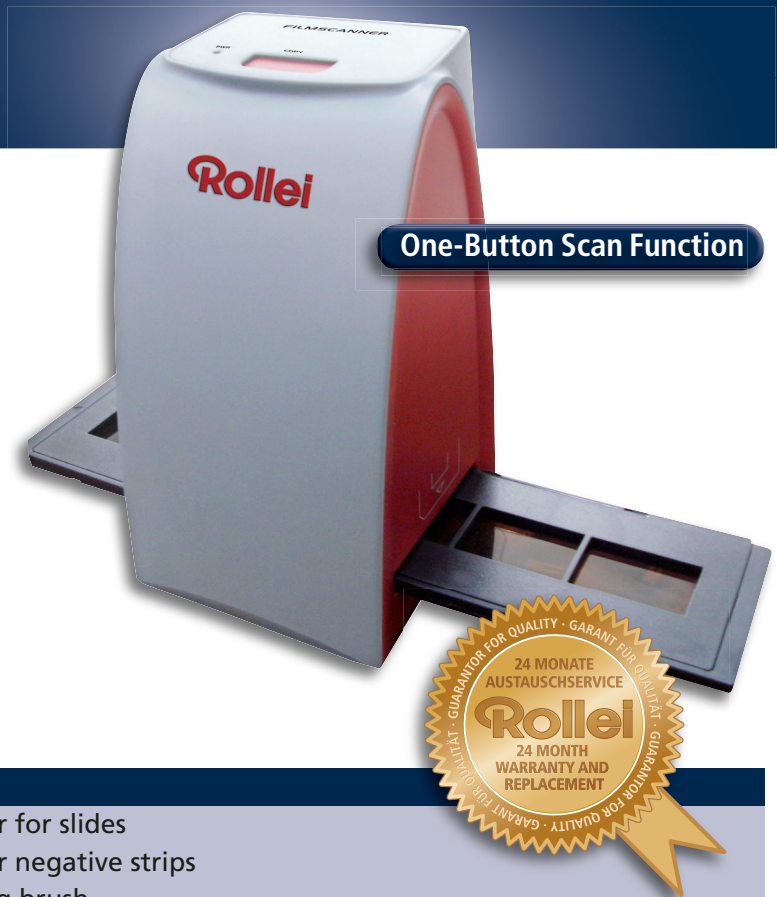

Rollei DF-S 50

1800 dpi slide film scanner
 for 35 mm slides and negatives
 48 bit Color depth
 Scan in color or black and white
 USB 2.0-interface

Accessories

- ▶ Retainer for slides
- ▶ Retainer negative strips
- ▶ Cleaning brush
- ▶ USB-cable

Technical features

Image Sensor	5 mega 1/1.8" CMOS sensor (5,174,400 pixels)
Lens	F 2.0 4 glass elements Half-field Angle = 15°
Focus range	fixed focus
Exposure control	automatic
Colour balance	automatic
Scan quality	5 megapixels 2592x1800 Pixel 1,800 dpi
Data conversion	10 bits per colour channel
Scan method	single pass
Light source	Back light (3 white LEDs)
Interface	USB 2.0
Operating systems	PC: Windows XP SP2 VISTA
Power	USB power
Dimensions	105 x 94 x 176 mm
Weight	510 g